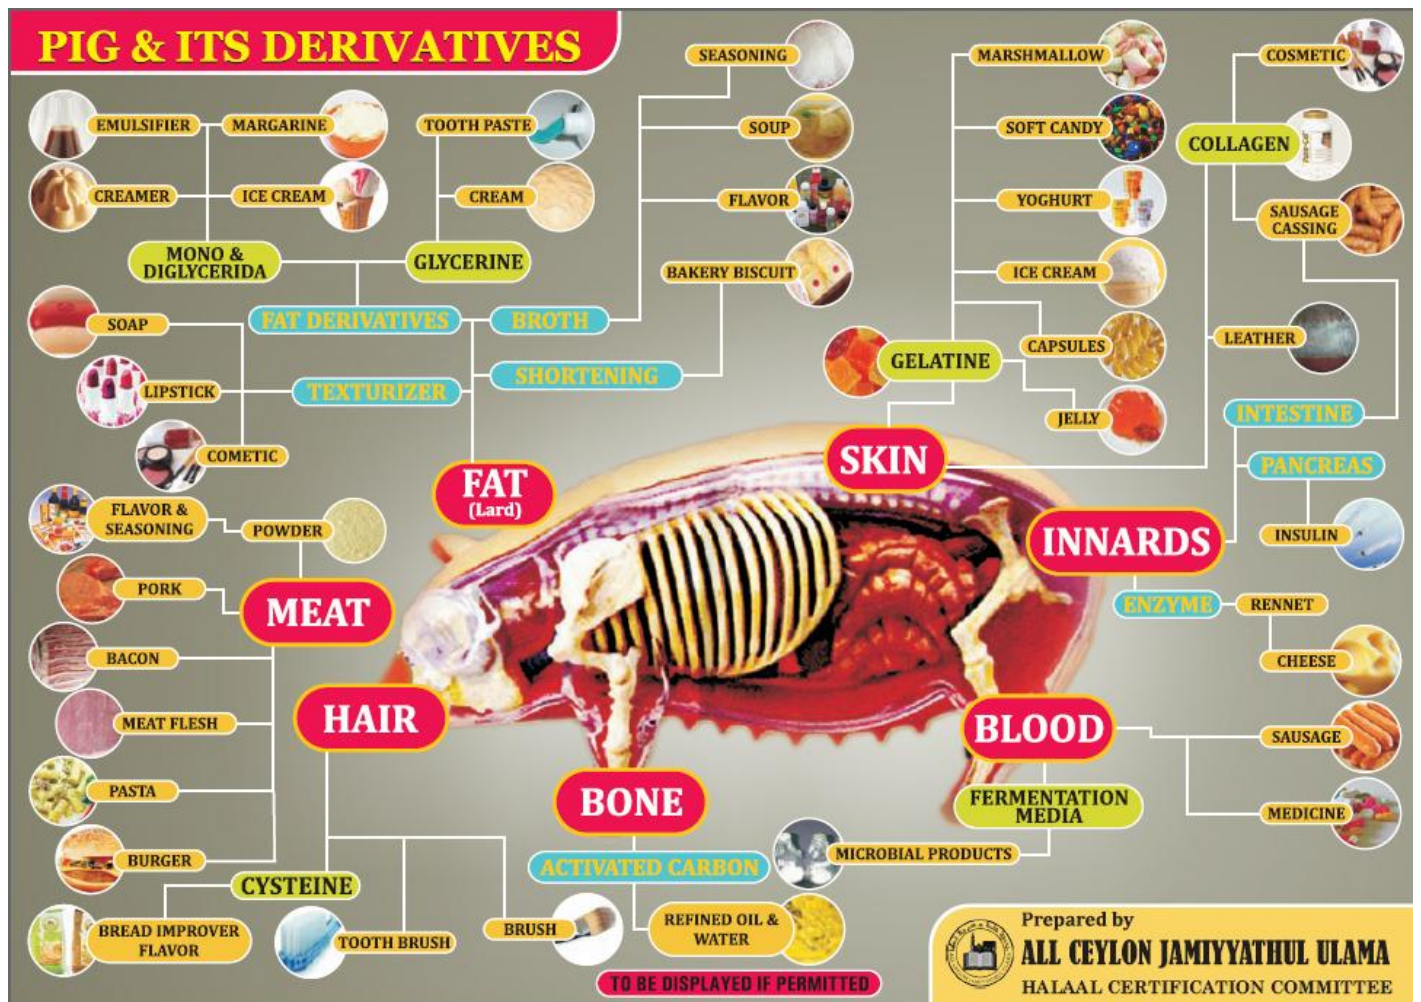

Please check that are you "CONSUMING PORK" ??? / see the Chart

Dr. Hanafy Mahmoud Madbouly
 Prof &.Head of Virology Department
 Faculty of Veterinary Medicine
 Beni -Suef University, Egypt
 Home phone: +2 42170123
 Fax: +2 0822327982
 Mobile: 0106103346
 E.Mail :hmmadbouly@gmail.com